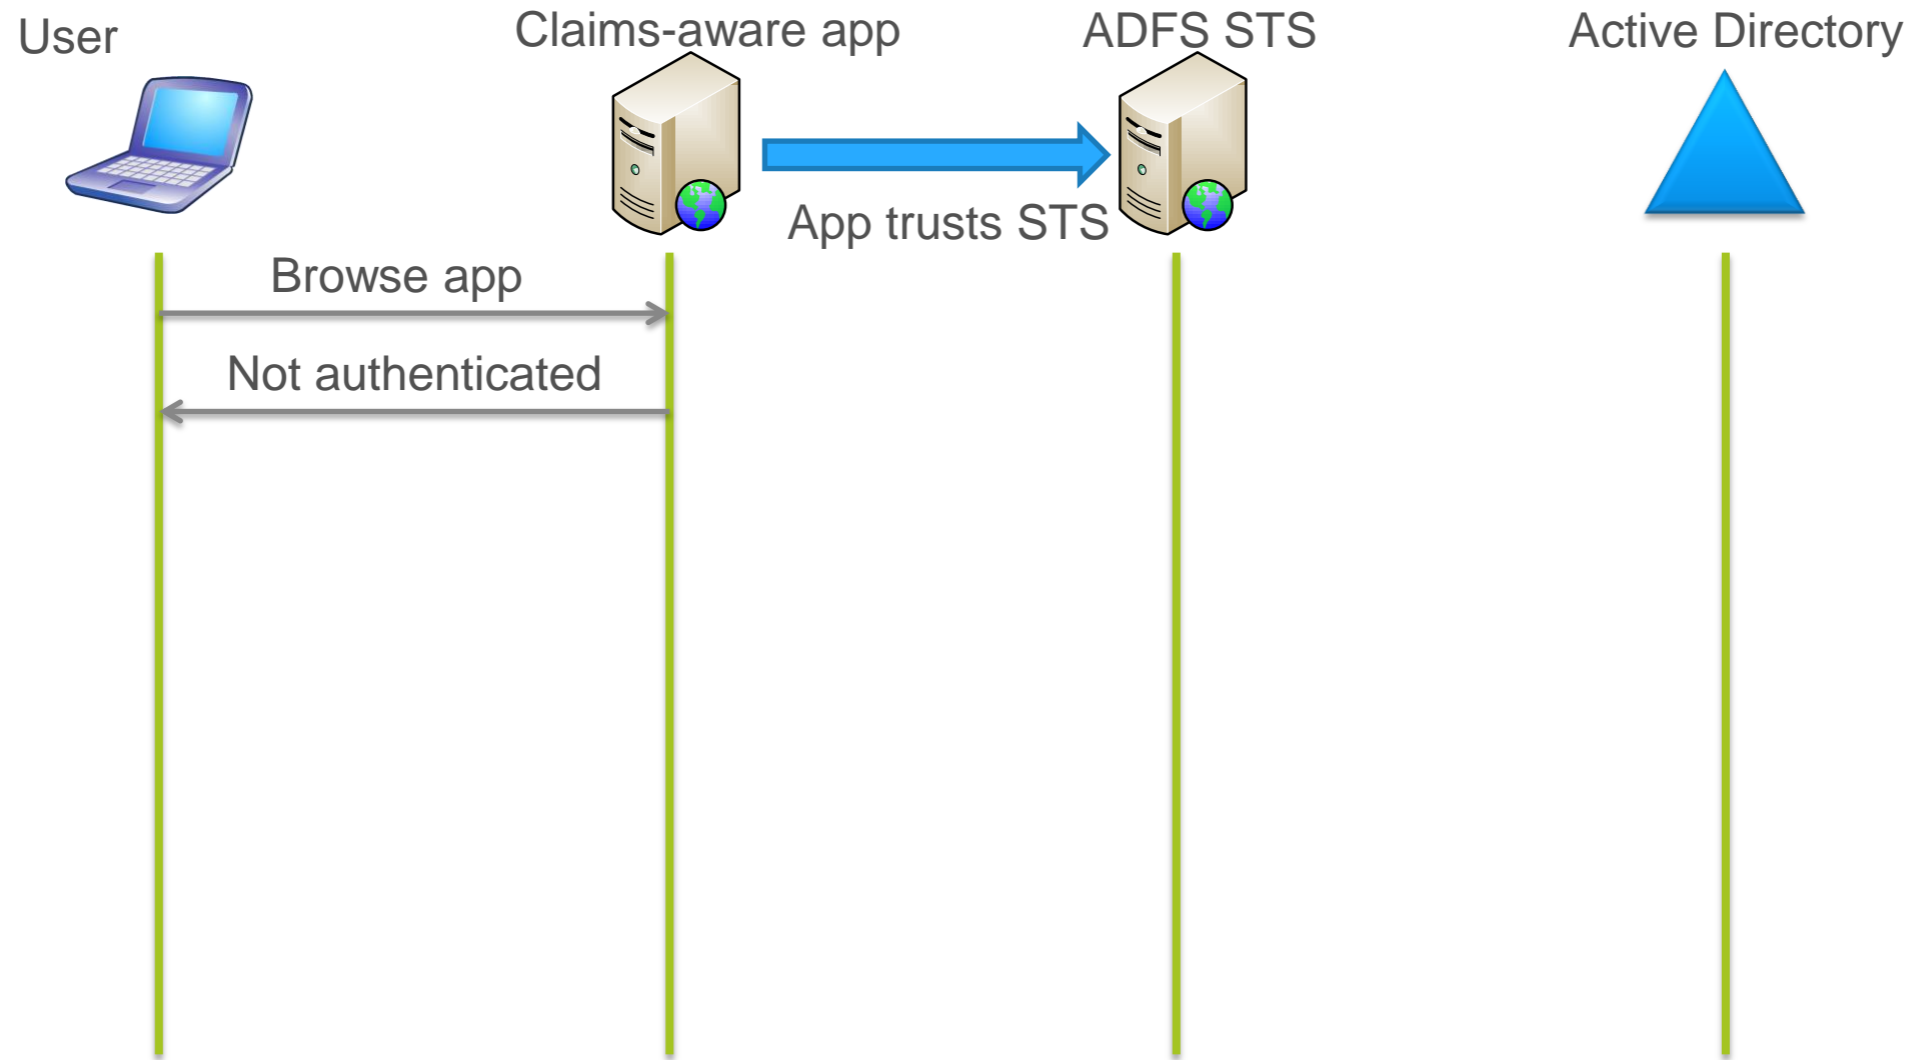

Usability: SSO aus dem Unternehmen